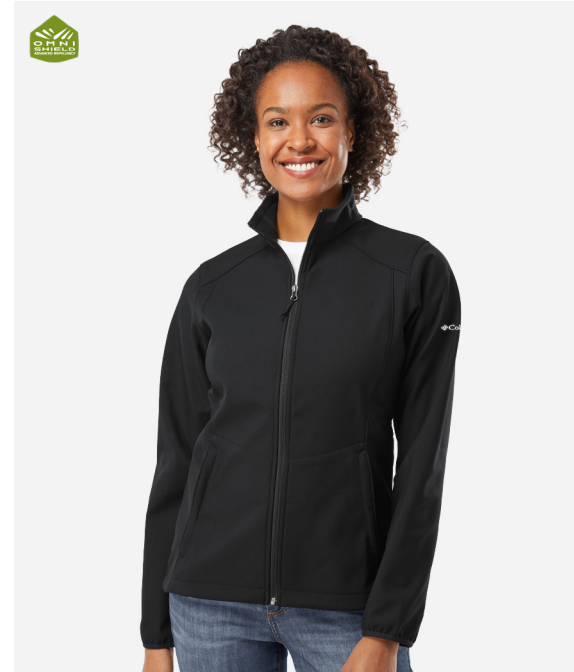

212493

Women's Kruser Ridge™ Soft Shell Jacket

AVAILABLE IN XS - XXL

- 100% polyester Nexgen Contour soft shell
- Fleece bonded interior lining
- Comfort stretch
- Wind-resistant
- Zippered hand pockets
- Drawcord adjustable hem
- Columbia embroidered logo on left sleeve

COMPANION STYLES

212483 | Men's Ascender™ Soft Shell Jacket

216510 | Men's Ascender™ II Soft Shell Vest

216509 | Men's Gate Racer™ II Soft Shell Vest