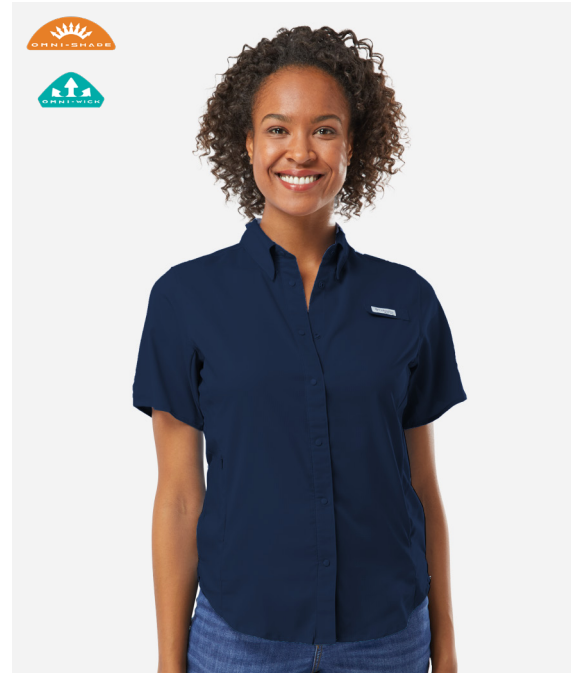

**212468** | Men's PFG Tamiami™ II Short Sleeve Shirt