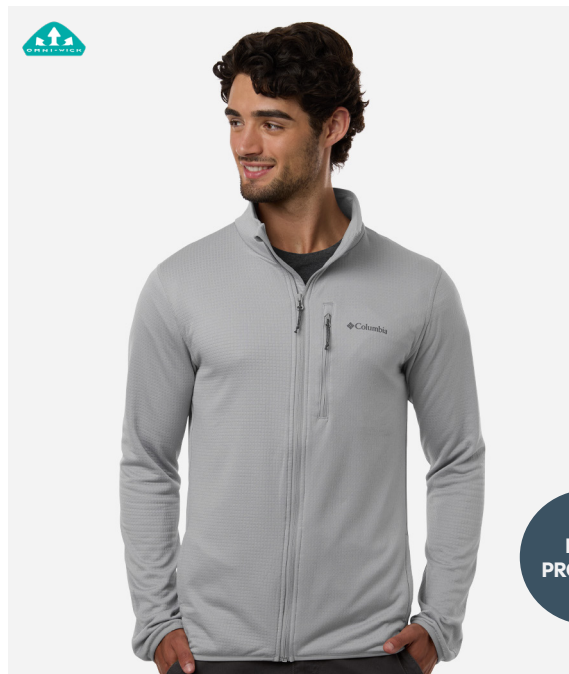

213684

Men's Essential Hike™ Grid Fleece Full-Zip

AVAILABLE IN XS - 4X

- 100% recycled polyester grid back fleece
- Lining is 100% polyester
- Stretch binding at cuff, collar and hem
- Zippered chest pocket and hand pockets
- Columbia logo on left chest

COMPANION STYLES

213624 | Women's Essential Hike™ Grid Fleece Half-Zip

Black

Collegiate
Navy

Collegiate
Grey

213624

Women's Essential Hike™ Grid Fleece Half-Zip Pullover

AVAILABLE IN XS - XXL

- 100% recycled polyester grid back fleece
- Lining is 100% polyester
- Zippered chest pocket
- Stretch binding at cuff and collar
- Columbia logo on left chest