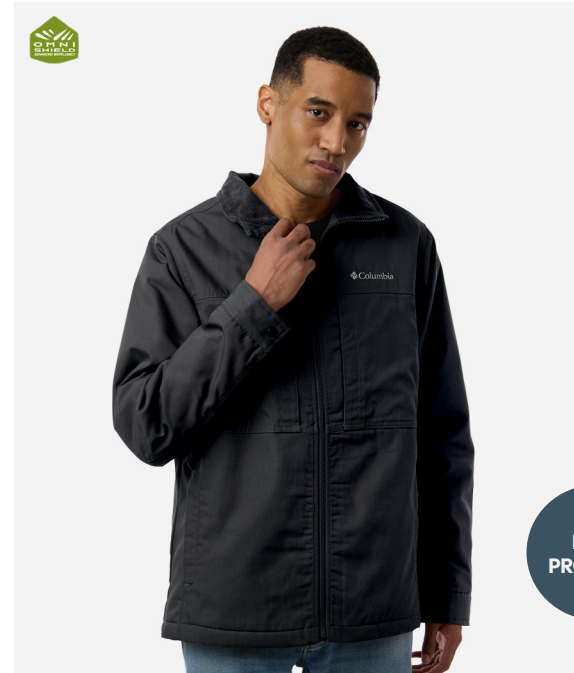

208855

Men's Loma Vista™ III Jacket

AVAILABLE IN S - XXL

- 60/40 cotton/polyester
- Lining is 100% polyester MTR filament fleece 250g
- Insulation is 100g Microtemp XF II 85/15 recycled polyester/polyester
- Chest pocket, interior security pocket, and zippered hand pockets
- Adjustable cuffs
- Columbia logo above left chest pocket

Black

Delta

NEW
PRODUCT

212491

Men's Powder Lite™ II Vest

AVAILABLE IN S - 3X

- 100% polyester
- 100% recycled polyester Thermarator™ insulation
- Active Fit
- Chin guard and extended zipper pulls
- Interior security pocket and zippered hand pockets
- Drawcord adjustable hem
- Columbia branding on back yoke
- Omni-Heat™ branding on left bottom hem

COMPANION STYLES

209002 | Youth Powder Lite™ II Hooded Jacket

212490 | Women's Powder Lite™ II Full Zip Jacket

217748 | Women's Powder Lite™ II Mid Jacket

212492 | Women's Powder Lite™ Vest

212489 | Men's Powder Lite™ II Jacket