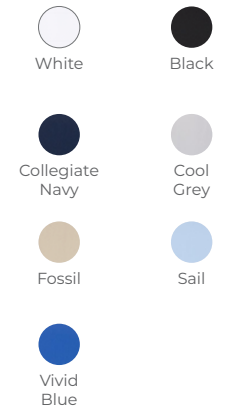

COMPANION STYLES

212464 | Men's PFG Bahama™ II Short Sleeve Shirt

212463 | Men's PFG Bahama™ II Shirt - 212463

212473 | Women's PFG Bahama™ Short Sleeve Shirt