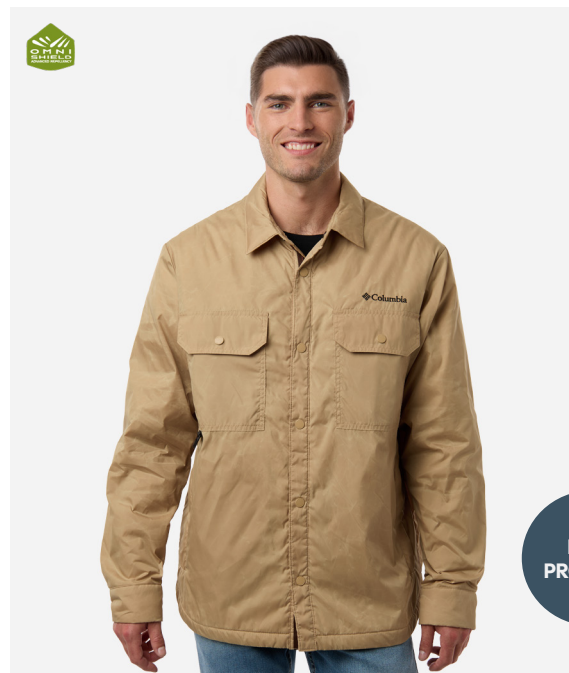

213430

Men's Landroamer™ Shirt Jacket

AVAILABLE IN S - XXL

- 100% polyester
- Lining is 100% polyester
- Insulation is 100g Microtemp XF II 85/15 recycled polyester/polyester
- Snap chest pockets and zippered hand pockets
- Contoured sleeve cuffs and snap front closure
- Columbia embroidered logo on left chest above pocket

Black

Canoe

208959

Men's Tipton Peak™ III Insulated Hooded Jacket

AVAILABLE IN S - 4X

- 100% polyester
- Adjustable cuffs and drawcord adjustable hood
- Zippered chest and hand pockets
- Drawcord-adjustable drop tail hem
- Columbia branding above left chest pocket
- Omni-Heat™ branding on left sleeve hem