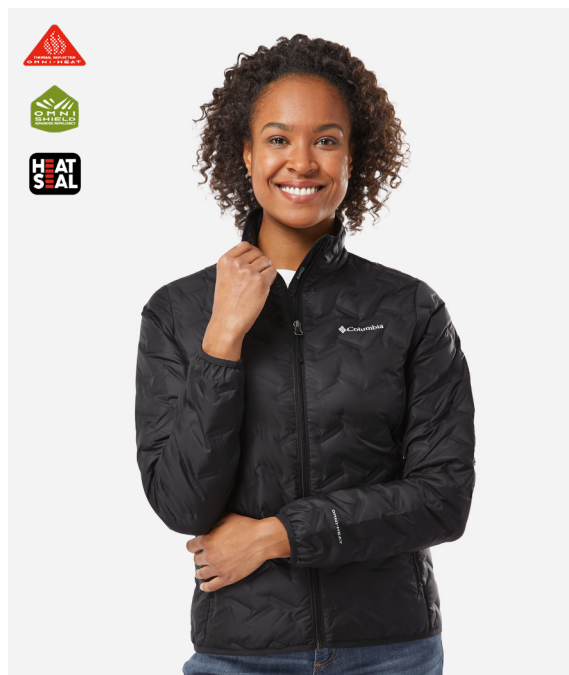

### COMPANION STYLES

**208624** | Men's Delta Ridge™ II Down Jacket

Black