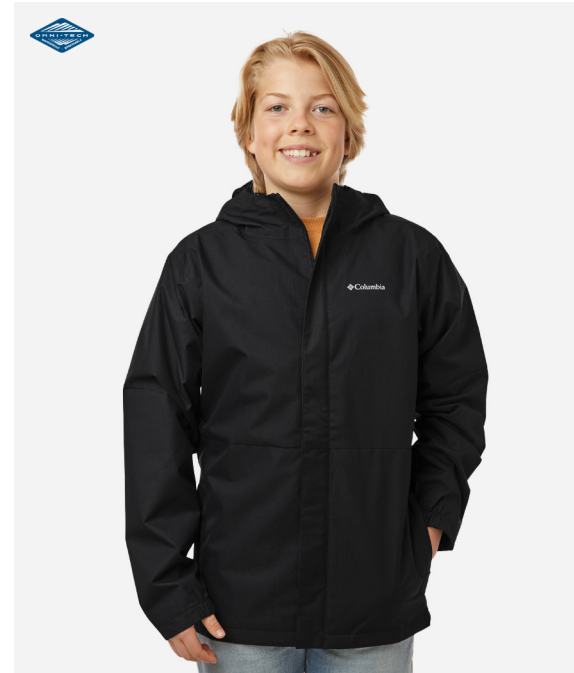

211592

Youth Hikebound™ II Jacket

AVAILABLE IN XS - XL

- 100% polyester soft doobby
- Lining is fine mesh 100% polyester
- Attached, adjustable storm hood
- Zippered hand pockets
- Reflective detail
- Columbia branding on left chest
- Omni-Tech™ branding on left sleeve hem

COMPANION STYLES

211390 | Women's Hikebound™ II Long Jacket

208934 | Men's Hikebound™ II Jacket

Black

216510

Men's Ascender™ II Soft Shell Vest

AVAILABLE IN S - 3XL

- 100% polyester, Nexgen Contour soft shell
- Soft bonded material
- Comfort stretch
- Water- and wind-resistant
- Abrasion resistant chin guard
- Zippered chest and hand pockets
- Drawcord hem and zipper pulls
- Columbia branding on back yoke

COMPANION STYLES

216509 | Men's Gate Racer™ II Soft Shell Vest

212483 | Men's Ascender™ Soft Shell Jacket

212493 | Women's Kruser Ridge™ Soft Shell Jacket