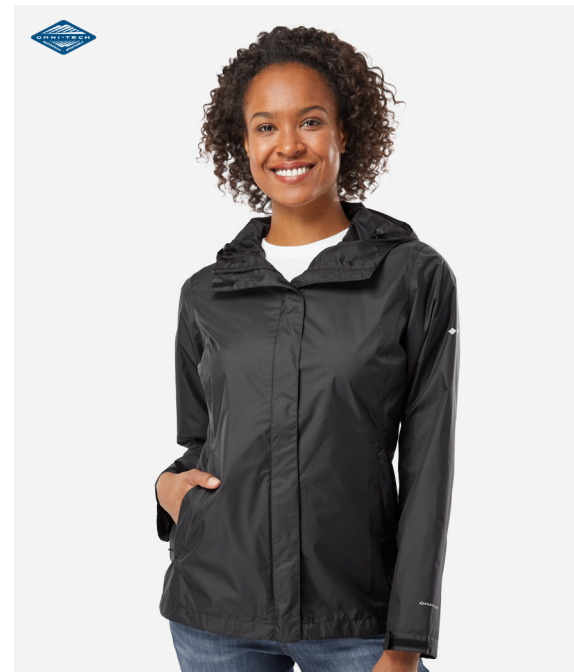

COMPANION STYLES

212480 | Men's Watertight™ II Jacket