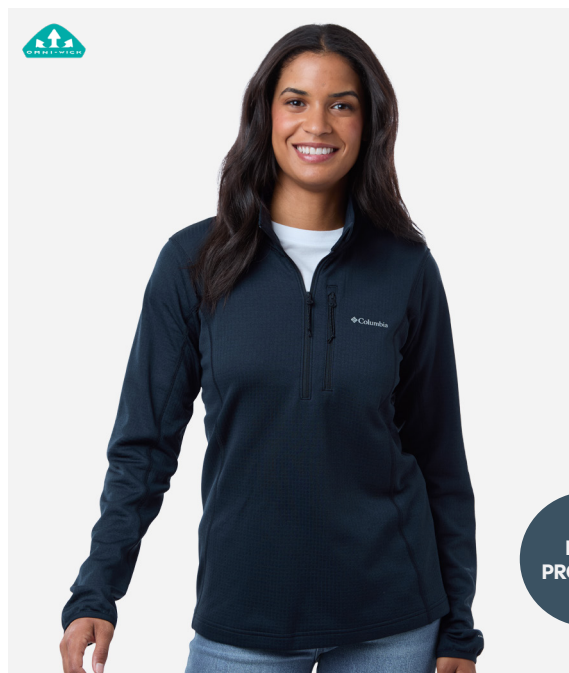

COMPANION STYLES

213684 | Men's Essential Hike™ Grid Fleece Full-Zip

Black

Collegiate
Navy

Columbia Grey/
Columbia Grey