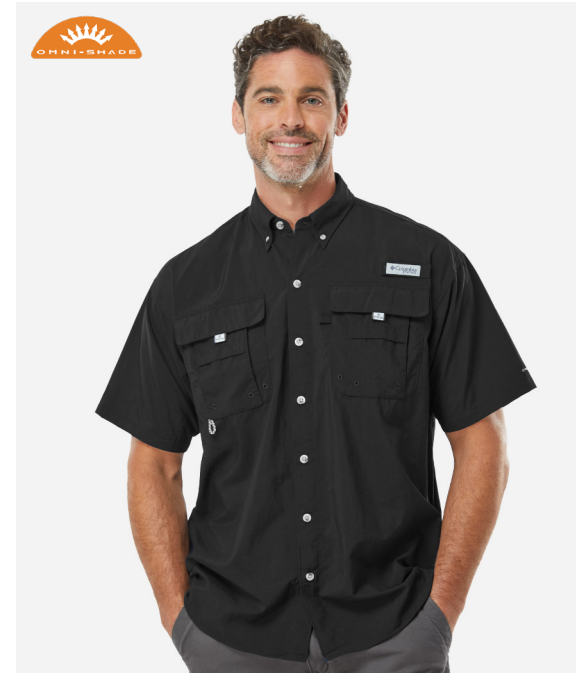

212464

Men's PFG Bahama™ II Short Sleeve Shirt

AVAILABLE IN S - 3X

- 100% Tactel® nylon taffeta
- Omni-Shade™ UPF 50 sun-blocking protection
- Quick drying and antimicrobial properties
- Hidden shoulder vents and mesh back lining
- Lift-top front pockets within larger pocket
- Utility loop and rod-holder
- Omni-Shade™ branding on left sleeve
- PFG patch center back
- Columbia woven patch logo on left chest

COMPANION STYLES

212473 | Women's PFG Bahama™ Short Sleeve Shirt

212474 | Women's PFG Bahama™ Shirt

212463 | Men's PFG Bahama™ II Shirt